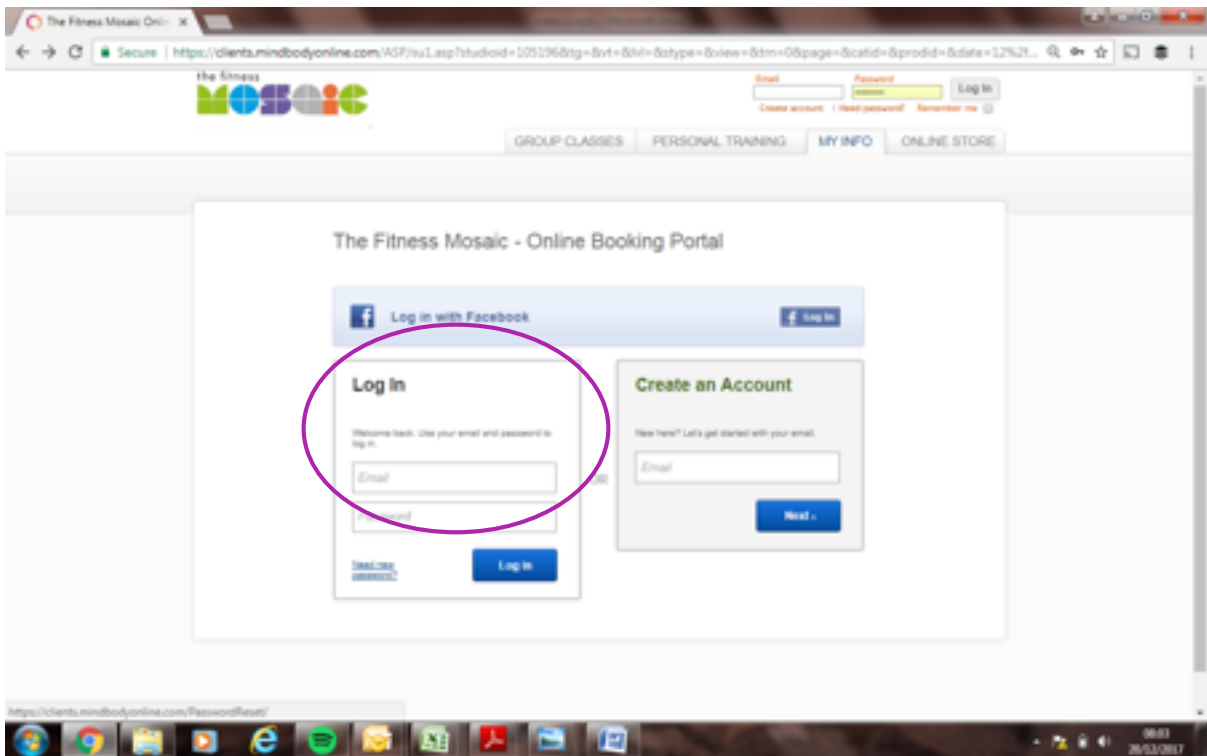

We are sad you are leaving 😞

Cancelling your membership takes immediate effect; the moment you cancel the membership; your access to the club will cease immediately.

Here is how to cancel your membership:

- Log in to your account using your email address and password combination.