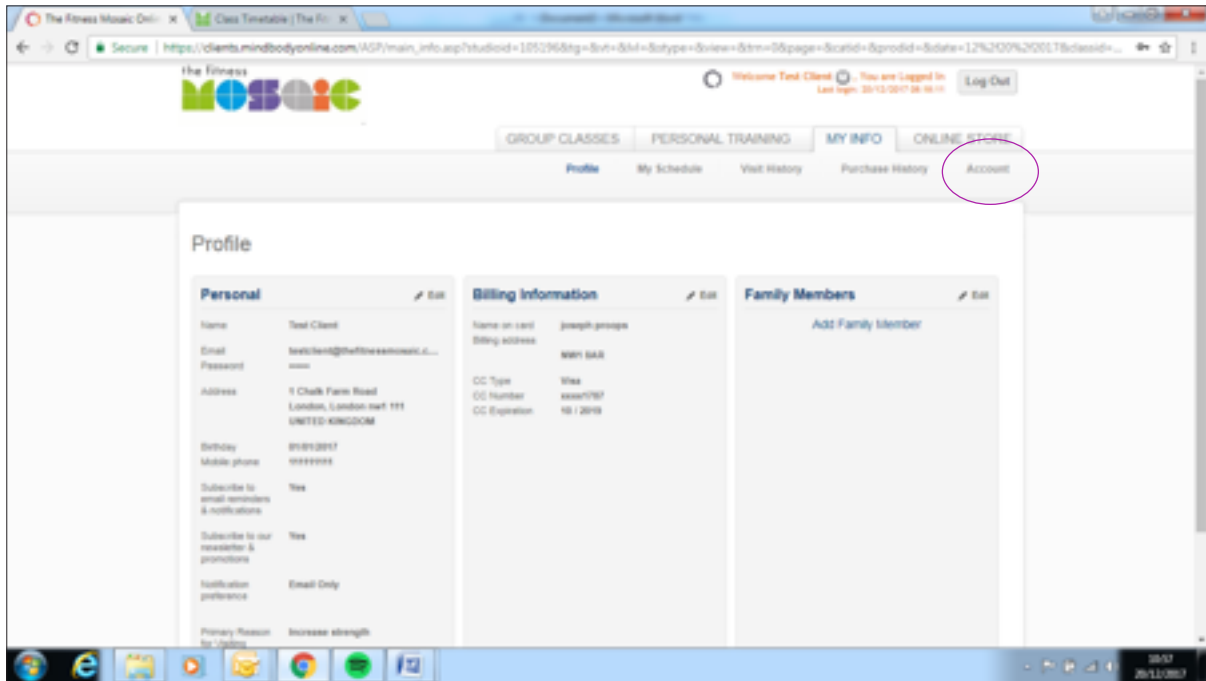

- Under “My info” tab click on “Account” (right top screen)